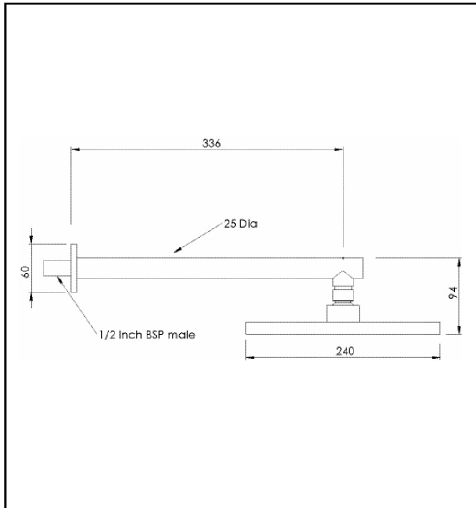

Shower Roses

Xera Wall Mounted Rain Head

Suitable all pressures

Code:	XE SR	
Finish:	Chrome	
Dimensions:	240mm diameter	
Inlet:	1/2" BSP thread Female	
Tilt:	≈20° in any direction	
WELS:	Mains Flow	3 Star 9 ℓ/min with PCW installed
	Low/Unequal Max flow @ 35kPa	3 Star 7.2 ℓ/min with flow restrictor removed
	Min flow required	2.5 ℓ/min