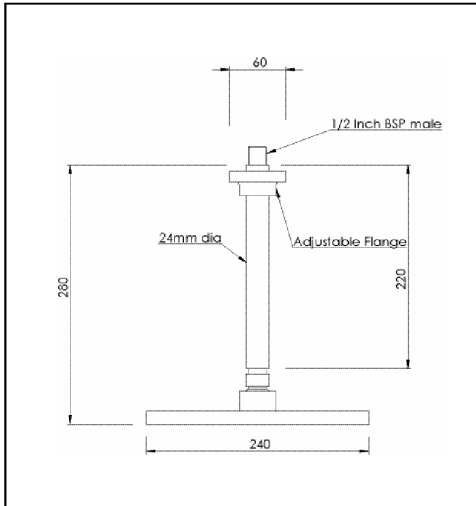

Shower Roses

Xera Ceiling Mounted Rain Head

Suitable all pressures

Code:	XE SRCM	
Finish:	Chrome	
Dimensions:	240mm diameter	
Inlet:	1/2" BSP thread Female	
Tilt:	≈20° in any direction	
WELS:	Mains Flow	3 Star 9 ℓ/min with PCW installed
	Low/Unequal	3 Star
	Max flow @ 35kPa	7.2 ℓ/min with flow restrictor removed
	Min flow required	2.5 ℓ/min