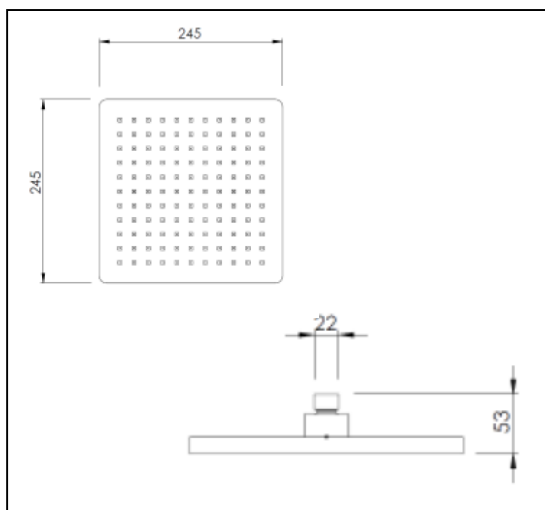

Oblio

Rain Head

Code: OB SR HEAD ONLY
 Finish: Chrome
 Inlet: 1/2" BSP thread Female

Arm Options:

Ceiling:	ARM CM SQ (square)	Length:	200mm
	ARM CM RD (round)	Length:	220mm
	ARM CM SQXXL (square)*	Length:	400mm
Wall:	ARM CM SQ (square)	Length:	200mm
	ARM CM RD (round)	Length:	350mm
Installation hole diameter (all arms):	Min: 21mm	Max: 30mm	