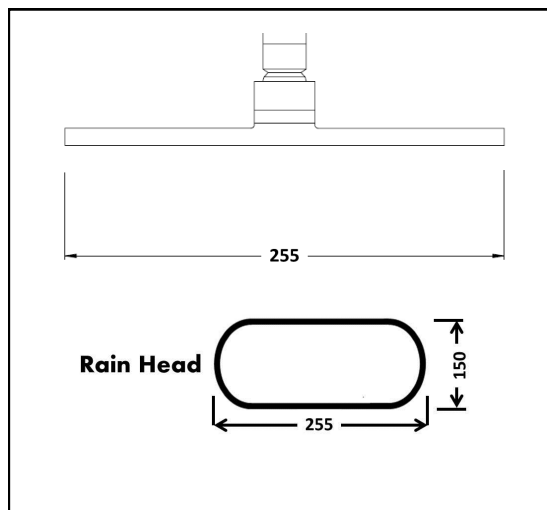

Kudos

Rain Head & Arm

Mains pressure only

Code:	KD SR COMPLETE (wall mounted) (includes 350mm luxury oval ceiling arm)
Code:	KD SRCM (ceiling mounted)
Also available as:	KD SR HEAD ONLY ARM CM RD - round arm, 250mm long
Head dimension:	255 x 150mm
Finish:	Chrome
Inlet:	1/2" BSP thread female
Installation hole diameter:	Min: 21mm Max: 35mm
WELS: Mains Flow	3 Star 9 l/min