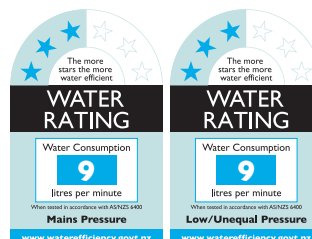

Aquatika NZ Limited

9 Saunders Place,
Avondale, Auckland.
Tel: 09-828 2068,
Fax: 09-828 2069
Email: info@aquatika.co.nz
or visit our website:
www.aquatika.co.nz