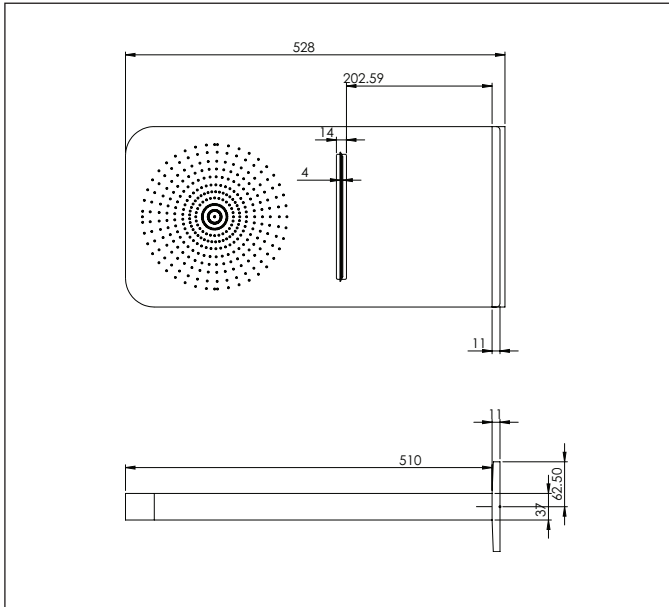

### Suitable all pressures

Recommended Pressure  
 Operational Range:  
 Minimum: 50 kPa  
 Recommended: 600 kPa  
 Never to Exceed: 1000 kPa  
 Maximum Operating Temperature: 70°C

Code:	TY SR
Finish:	Chrome
Reach Length:	220 mm
Inlet:	15 mm (1/2" BSP) Female
Installation Hole Diameter:	145 mm x 115 mm x 75 mm (depth)
WELS:	Mains pressure 3 Star Flow rates 9 l/min with P.C.W. fitted Low/unequal 3 Star Max flow @ 35kPa 5.4 l/min