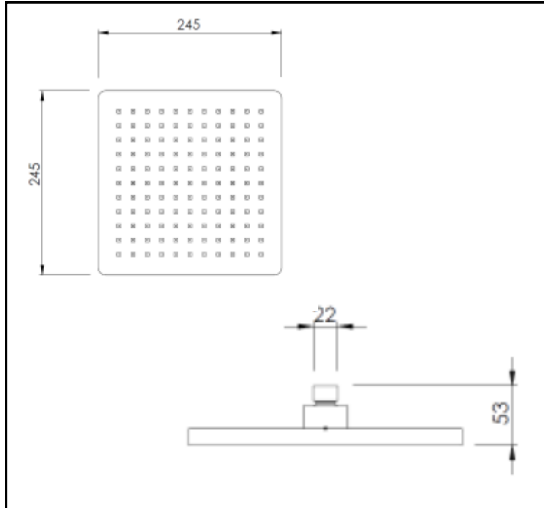

Oblio

Rain Head

Code: OB SR HEAD ONLY
 Finish: Chrome
 Dimensions: 250 x 250mm
 Inlet: 1/2" BSP thread Female

Arm Options:

Ceiling: ARM CM SQ (square) Length: 200mm

Wall: ARM WALL SQ (square) Length: 320mm

Installation hole diameter (**all arms**): Min: 21mm Max: 30mm

WELS: Mains Zero rated
 Flow N/A
 Low/Unequal Zero rated
 Max flow @ 35kPa N/A

Aquatica Warranty

Aquatica NZ Limited offer, from the date of purchase, a 2 year warranty on handshowers, a 5 year warranty on tapware and accessories and a lifetime warranty on stainless steel sinks.