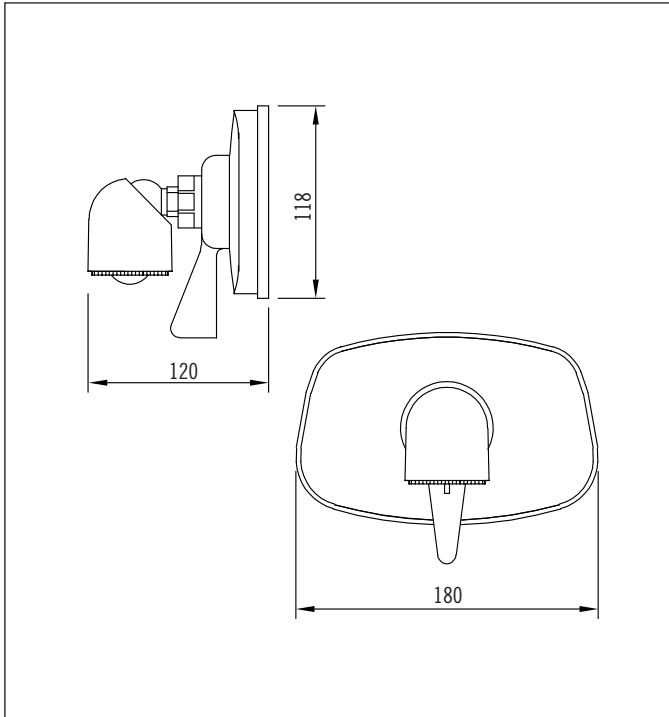

Turbostream Shower Mixer (Tradepack)

Code: ST HTUH CP Chrome
 Code: ST HTUH WH White
 Inlets: Swivel mounted, with isolator stops
 15mm (1/2" BSP)
 Installation Hole Diameter (Oval): 134mm wide x 82mm high
 Template supplied
 Unique venturi-action increases hot water flow