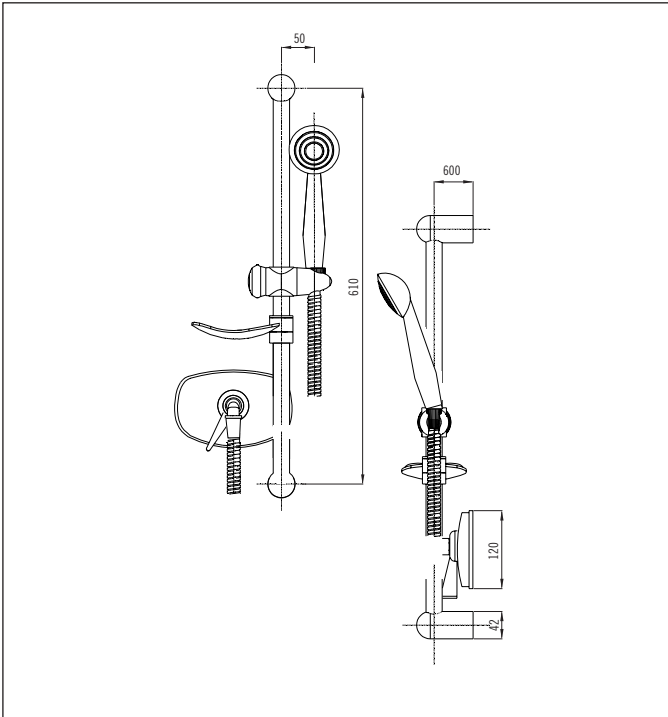

## Turbostream Tradepack TUH - supplied with Stream Handshower

Code: ST SSHSS & NRT CP Chrome  
Code: ST SSHSS & NRT WH White/Chrome

With swivel elbow and soap dish

Inlets: Swivel mounted, with isolator stops  
15mm (1/2" BSP)

Outlet: 1/2" BSP  
360° Swivel

Hose: PVC widebore  
Bore: 9.5mm  
Length: 1.5m

Twistlock

Piatta Head

Spray Functions: Standard  
spray (wide angle, full face)