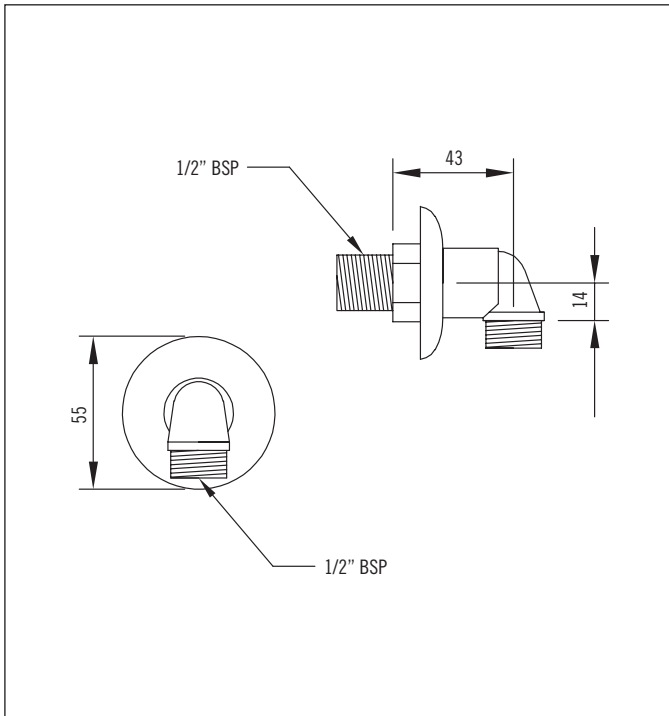

## Swivel Wall Elbow (unflanged and flanged)

### Swivel Wall Elbow

Code: ST AET CP Chrome

Code: ST AET WH White

Finish: Chrome, White

For the TurboStream without rose

### Swivel Wall Elbow (flanged)

Code: ST AEF CP Chrome

Code: ST AEF WH White

Finish: Chrome, White

Inlet: 15mm (1/2" BSP)

Flange: 55mm

Installation Hole Diameter: Minimum: 27mm  
Maximum: 45mm