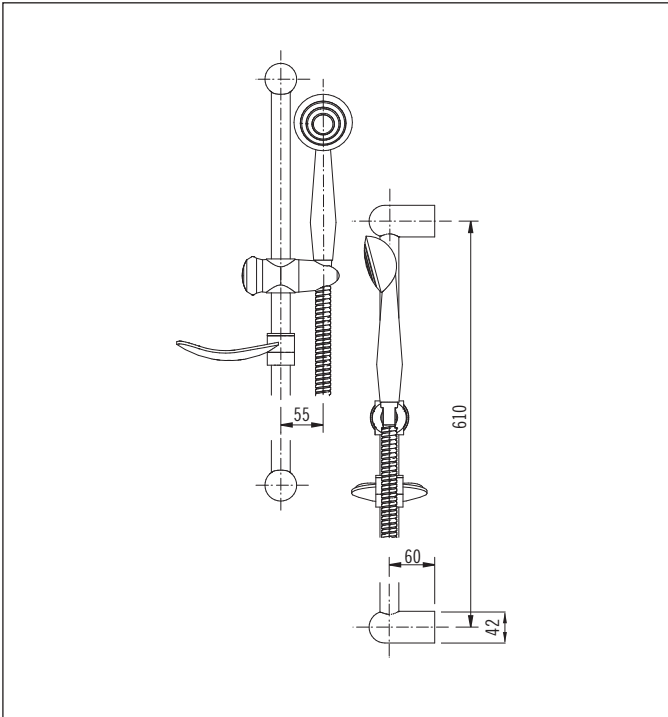

Stream Single Spray Shower Set

Code: ST SSHSS CP
Finish: Chrome

Rail Clamp: Twist lock
Rail Length: 655mm
Centre to Centre: ≈610mm
Spray Hose Construction: PVC widebore
Spray Hose Internal Diameter: 9.5mm
Spray Hose Length: 1.5 metres

Supplied complete with soapdish and luxury wall elbow

Handy Tip: Rail can be shortened if required

Suitable all pressures

Recommended Pressure
Operational Range:
Minimum: 35 kPa
Recommended: 600 kPa
Maximum Operating
Temperature: 70°C
Spray Functions: Standard
spray (wide angle, full face)