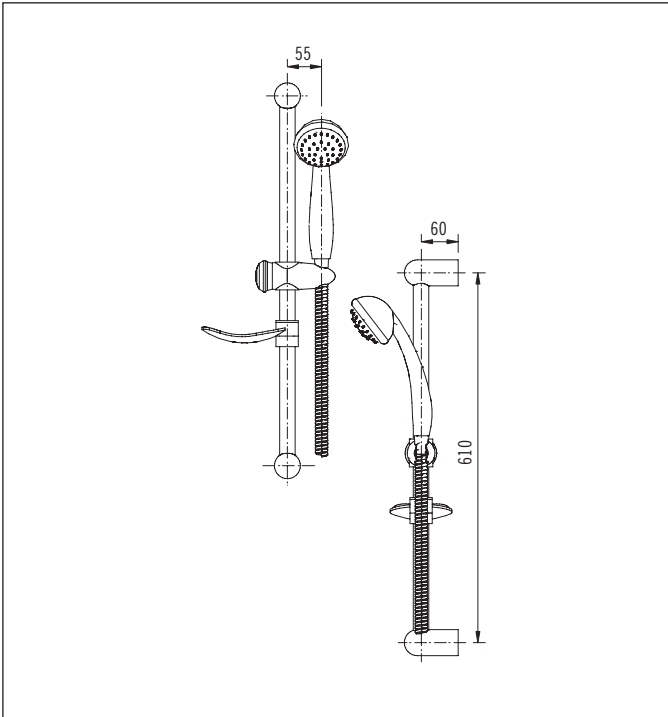

## Stream Multispray Shower Set

Code: ST MSHSS CP  
Finish: Chrome

Rail Clamp: Twist lock  
Rail Length: 650mm  
Centre to Centre: ≈606mm  
Spray Hose Construction: PVC widebore  
Spray Hose Internal Diameter: 9.5mm  
Spray Hose Length: 1.5 metres

Supplied complete with soapdish and luxury wall elbow

**Handy Tip: Rail can be shortened if required**