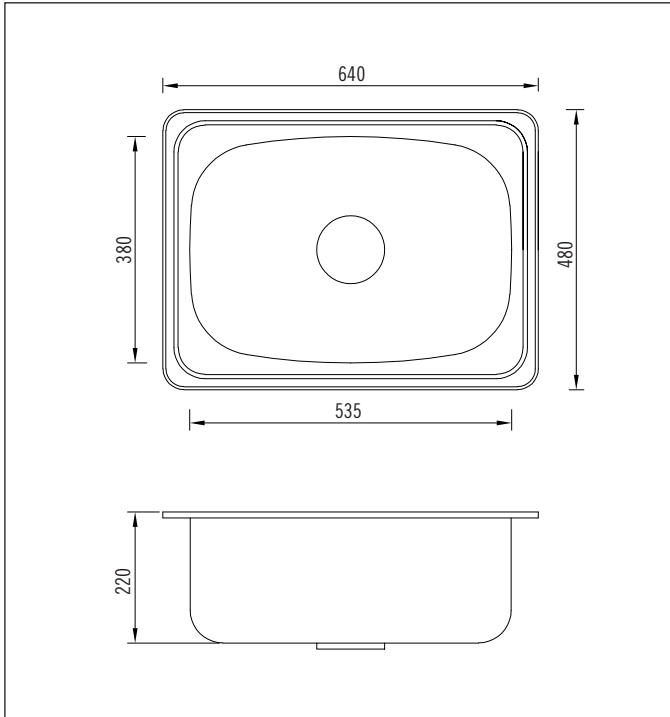

Stainless Steel Sinks

All sinks are punched with a 92mm hole and depressed to fit 112mm or 114mm basket wastes.
Overflow requires 25mm to clear cabinetry.

Mega Laundry Tub Insert

Code: AQ Mega240

Finish: Polished

Size: 640 x 480mm

Bowl: 535 x 380 x 220mm deep (30 litres at overflow)

- Supplied with one waste with overflow
- Manufactured from 1.0mm 304 Grade 18/10 stainless steel
- Includes a template/load spreader for tap mounting
- Sound deadening on drainer
- Low profile edge for easy cleaning
- Can be undermounted

Minimum cabinetry size required to clear bowls: 535 x 380mm + overflow (25mm)

Aquatica Warranty

Aquatica NZ Limited offer, from the date of purchase, a 2 year warranty on handshowers, a 5 year warranty on tapware and accessories and a lifetime warranty on stainless steel sinks.