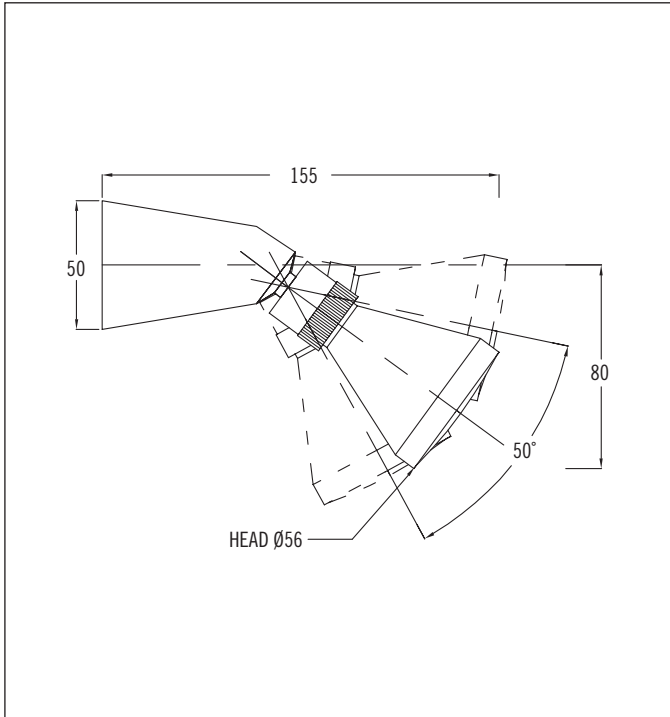

## Twenty-One Shower Rose

Code: 21 SR CP  
 Code: 21 SRFR CPWith optional 10 litre/minute Flow Regulator  
 Finish: Chrome

Reach Length: 150mm  
 Inlet: 15mm (1/2" BSP) Female  
 Installation Hole Diameter: Minimum: 22mm  
 Maximum: 34mm