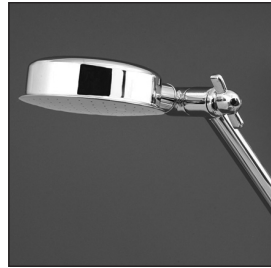

Monsoon Shower Rose

Code: MO SR CP Chrome
 Code: MO SR CG Chrome/Gold
 Finish: Chrome, Chrome/Gold
 Reach Length: 370mm
 Inlet (female): 15mm (1/2" BSP)
 Supplied with stainless backing flange
 Installation Hole Diameter: Minimum: 22mm
 Maximum: 55mm

Mains pressure only

Recommended Pressure
 Operational Range:
 Minimum: 50 kPa
 Recommended: 600 kPa
 Never to Exceed: 1000 kPa
 Maximum Operating
 Temperature: 70°C
 Spray Functions: Standard
 spray

Aquatica Warranty