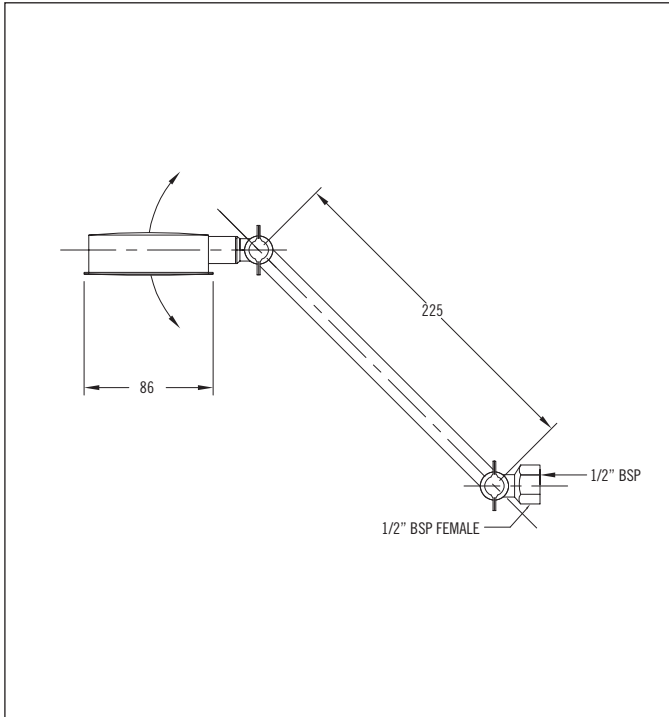

Monsoon Shower Rose

Code: MO SR CP Chrome
 Code: MO SR CG Chrome/Gold
 Finish: Chrome, Chrome/Gold
 Reach Length: 370mm
 Inlet (female): 15mm (1/2" BSP)
 Supplied with stainless backing flange
 Installation Hole Diameter: Minimum: 22mm
 Maximum: 55mm