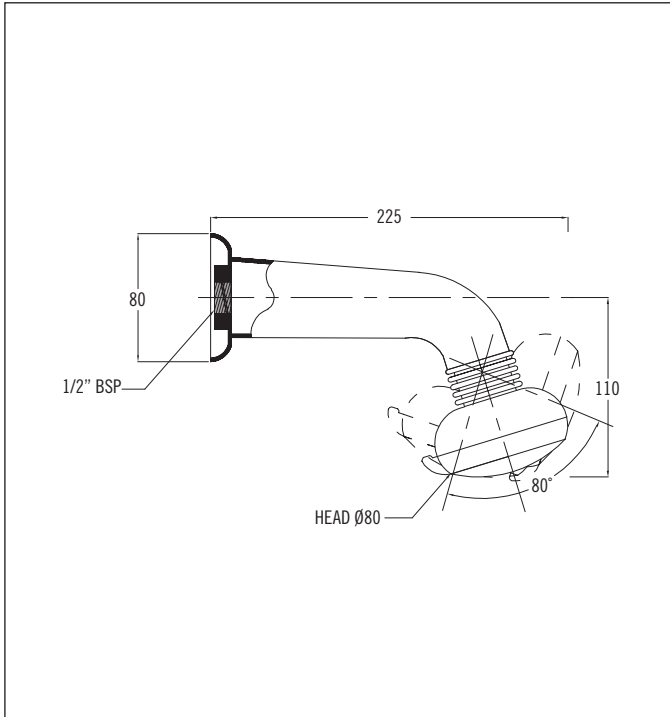

Florenzia Shower Rose

Code: FL SR CP
 Finish: Chrome
 Reach Length: 220mm
 Inlet: 15mm (1/2" BSP) Female
 Installation Hole Diameter: Minimum: 22mm
 Maximum: 70mm

Equal pressure systems only

Recommended Pressure
 Operational Range:
 Minimum: 150 kPa
 Recommended: 600 kPa
 Never to Exceed: 1000 kPa
 Maximum Operating
 Temperature: 70°C
 Spray Functions: Standard
 spray, pulsating, aerated