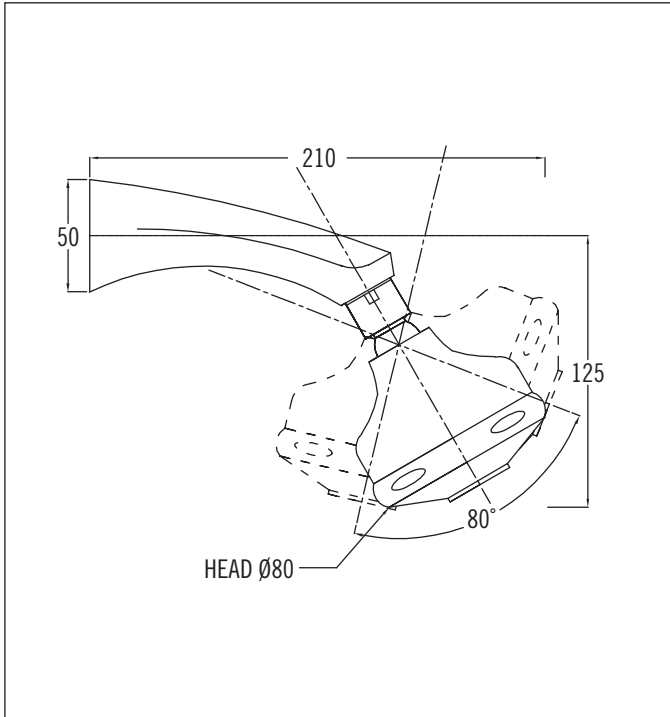

## Curva Shower Rose

Code: CV SR CP  
 Finish: Chrome  
 Inlet: 15mm (1/2" BSP) Female  
 Installation Hole Diameter: Minimum: 22mm  
 Maximum: 35mm