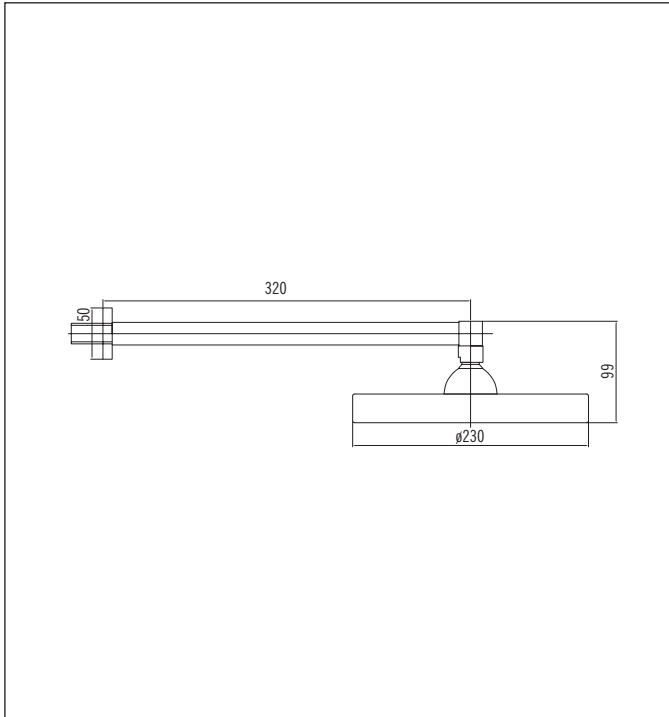

## Cubit Wall Mounted Shower Rose

Code: CB SR CP  
Finish: Chrome

Reach Length: 360mm  
Inlet: 15mm Male x 40mm long  
Cover Cap: 50mm x 50mm x 10mm  
Rose Face: 230mm x 230mm

Installation Hole Diameter: Minimum: 21mm  
Maximum: 46mm