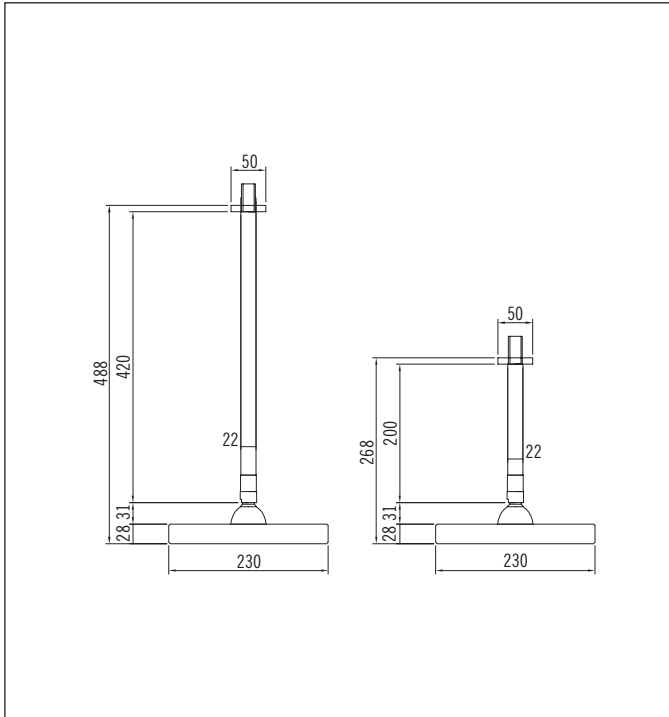

Cubit Ceiling Mounted Shower Rose

Code: CB SRCM420 CP
 Code: CB SRCM200 CP
 Finish: Chrome

Reach Length: 500mm or 250mm
 Inlet: 1/2" BSP Male 40mm long
 Cover Cap: 50mm x 50mm x 10mm
 Rose Face: 230mm x 230mm
 Installation Hole Diameter: Minimum: 21mm
 Maximum: 46mm