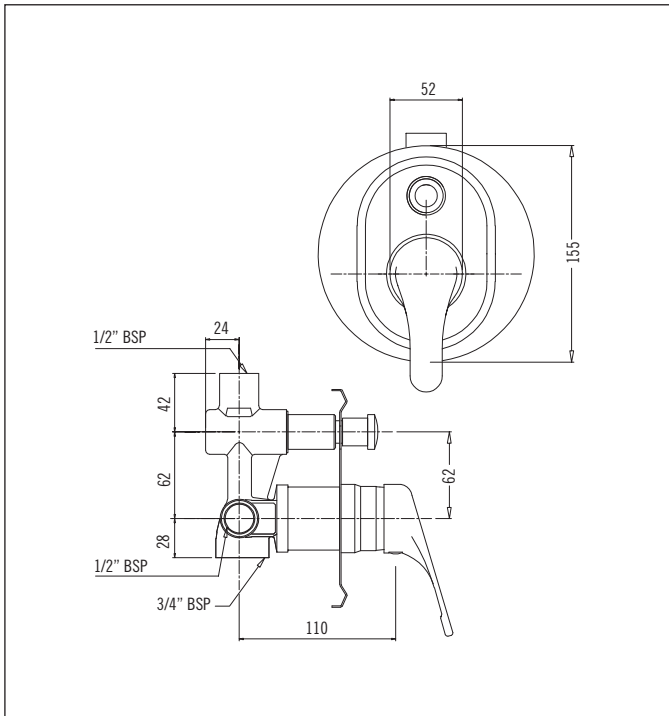

Shower Mixer with Bath Divertor

Code: SO SHMBD CP
Finish: Chrome

Faceplate Diameter: 155mm
Barrel Diameter: 48mm
Divertor barrel diameter: 16.5mm
Centre to centre (mixer to divertor): 62mm

Backset: (Mounting board to front of lining)

Minimum: 45mm
Maximum: 65mm

Installation Hole Diameter: Minimum Length: 100mm
Minimum Width: 48mm

Requires 3 wing back shower nipples for mounting (not shown on line drawing)

Cartridge: Mondo 40K Flat base

Divertor type: Auto-lockable
Operation: Pull to divert
Turn to lock

Default outlet: Lower 3/4" BSP Female

Equal pressure systems only

Recommended Pressure
Operational Range:
Minimum: 150 kPa
Recommended: 600 kPa
Never to Exceed: 1000 kPa