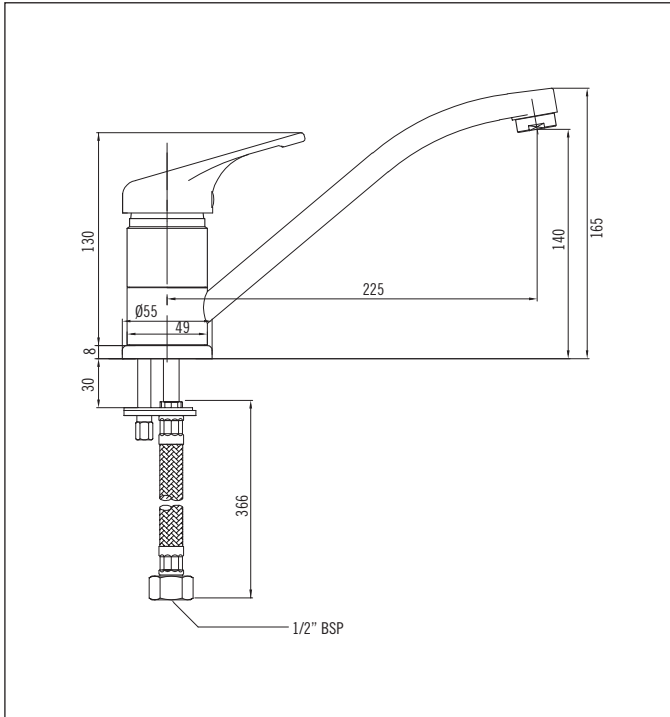

## Sink Mixer

Code: SO SM CP  
 Finish: Chrome  
 Spout: Swivel 360°

Aerator & water director supplied

Stainless Steel Inlet Hoses:

Hot:	I/D: 9.5mm	Size:	M16 x 1/2" BSP
		Length:	350mm
Cold:	I/D: 6.5mm	Size:	M12 x 1/2" BSP
		Length:	350mm

Dress Ring supplied with O-ring seal

Mounting Hardware: Stud: 8mm  
 Nut: 11mm A/F  
 Horseshoe Washer

Installation Hole Diameter (without dress ring):

Minimum: 33mm  
 Maximum: 36mm  
 Recommended: 34mm

Installation Hole Diameter (with dress ring):

Minimum: 33mm  
 Maximum: 44mm  
 Recommended: 34mm

Cartridge: Mondo 40K Flat base

**Handy Tip: For unequal pressure systems a 10 ltr/min flow regulator is supplied (extra charge applies).**