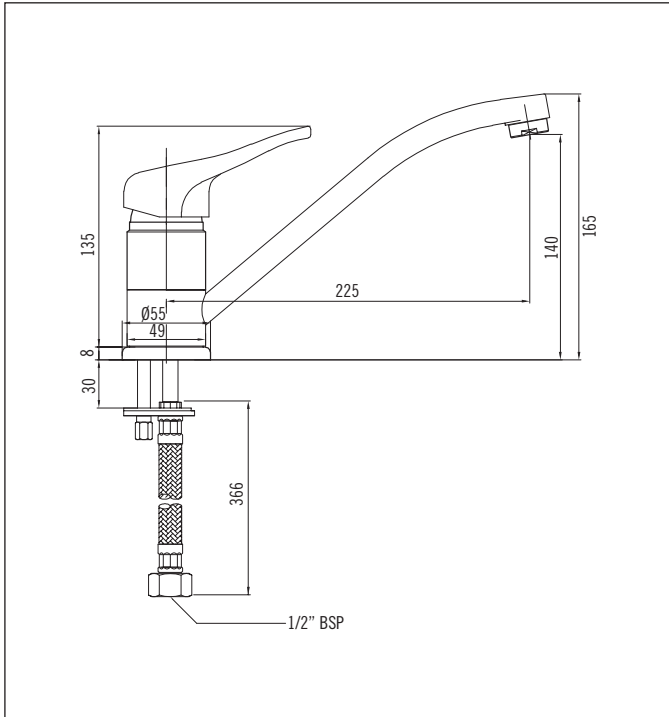

Sink Mixer

Code: SG SM CP
 Finish: Chrome only
 Spout: Swivel 360°
 Aerator & water director supplied

Stainless Steel Inlet Hoses:

Hot:	I/D: 9mm	Size:	M16 x 1/2" BSP
		Length:	350mm
Cold:	I/D: 6mm	Size:	M12 x 1/2" BSP
		Length:	350mm

Dress Ring supplied with O-ring seal

Mounting Hardware: Stud: 8mm
 Nut: 11mm A/F
 Horseshoe Washer

Installation Hole Diameter (without dress ring):

Minimum: 33mm
 Maximum: 36mm
 Recommended: 34mm

Installation Hole Diameter (with dress ring):

Minimum: 33mm
 Maximum: 44mm
 Recommended: 34mm

Cartridge: Mondo 40K Flat base

Handy Tip: For unequal pressure systems a 10 ltr/min flow regulator is supplied

Suitable for equal and unequal pressure systems