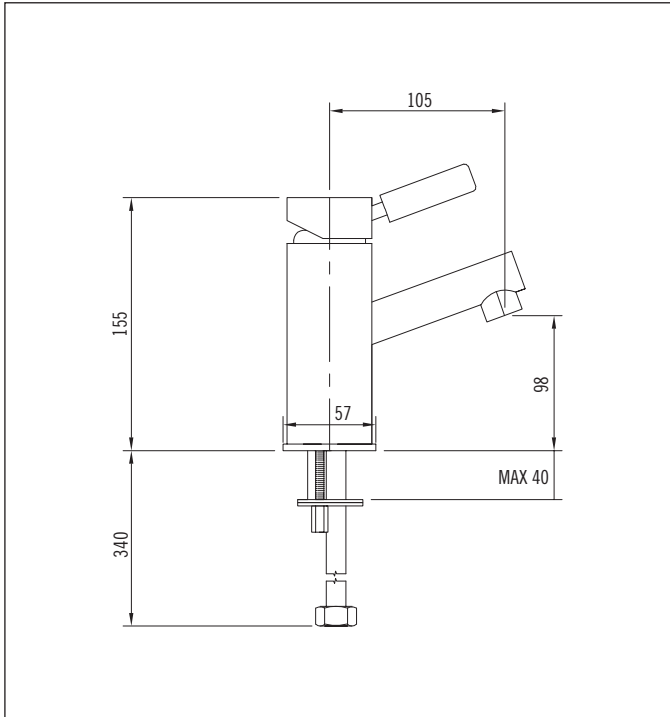

Basin Mixer

Code: QD BASM CP
 Finish: Chrome
 Spout: Fixed

Supplied with Aerator

Stainless Steel Inlet Hoses:

Hot:	I/D: 6mm	Size:	M10 x 1/2" BSP
		Length:	320mm
Cold:	I/D: 6mm	Size:	M10 x 1/2" BSP
		Length:	320mm

Metal base ring supplied with flat rubber sealing washer

Mounting Hardware:	Studs:	2 x 6mm
	Nut:	10mm A/F
	Horseshoe Washer	

Installation Hole Diameter:	Minimum:	32mm
	Maximum:	38mm
	Recommended:	34mm

Cartridge:	Mondo 35K	Flat base
------------	-----------	-----------