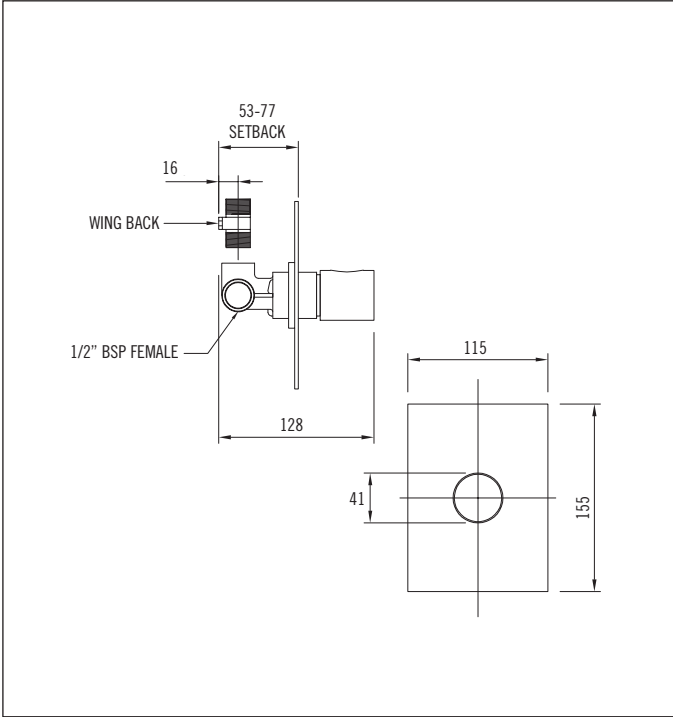

Only One

Shower Mixer

Code: OO SHM CP
 Finish: Chrome

Faceplate Size: 115mm x 155mm
 Barrel Diameter: 40.5mm

Backset: (Mounting board to front of lining)
 Minimum: 53mm
 Maximum: 77mm
 Recommended: 65mm

Installation Hole Diameter: Minimum: 55mm
 Maximum: 95mm

3 Wingback nipples supplied

Cartridge: 35mm Flat base
 Spindle: 7mm x 8mm

Mains pressure only

Recommended Pressure
 Operational Range:
 Minimum: 150 kPa
 Recommended: 600 kPa
 Never to Exceed: 1000 kPa
 Maximum Operating
 Temperature: 70°C