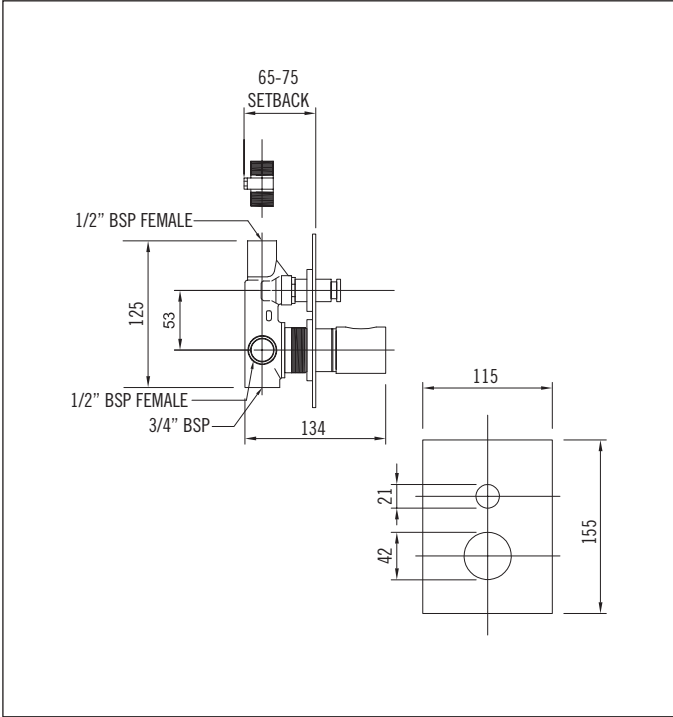

Only One

Shower Mixer with Divertor

Code:	OO SHMBD CP	
Finish:	Chrome	
Faceplate Size (Rectangular):	115mm x 155mm	
Barrel Diameter:	41.5mm	
Divertor barrel diameter:	21mm	
Centre to centre (mixer to divertor):	52mm	
Backset: (Mounting board to front of lining)		
	Minimum:	65mm
	Maximum:	75mm
	Recommended:	70mm
Installation Hole Size:		
	Minimum:	100mm x 56mm (Covers Barrel & Divertor)
	Maximum:	135mm x 95mm
3 Wingback nipples supplied		
Cartridge:	35mm	Flat base
Spindle:	7mm x 8mm	
Divertor type:	Auto	
Operation:	Push button	
Default outlet:	Lower 3/4" BSP Female	