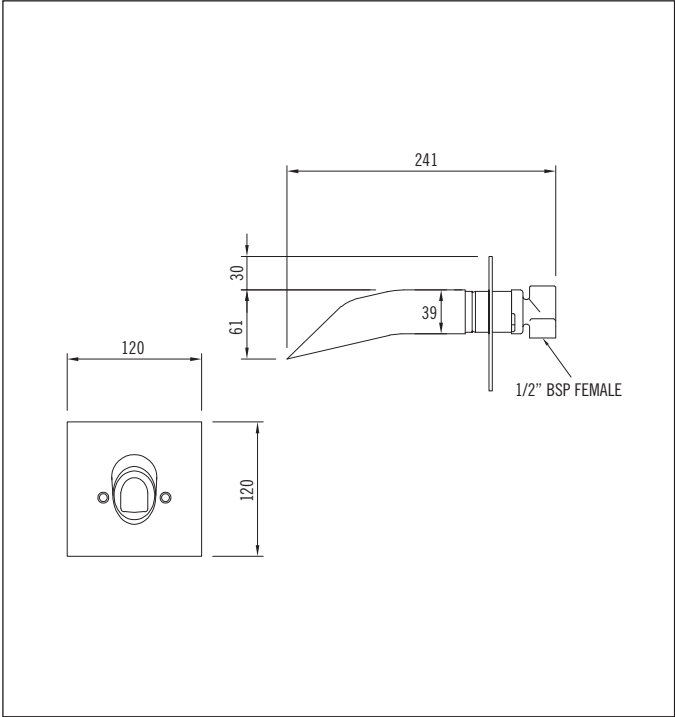

# Wall Mounted Basin Mixer

- Code: OO BASMWM CP
- Finish: Chrome
- Spout: Controls on/off and hot/cold
- Installation Hole Diameter:
  - Minimum: 41mm
  - Maximum: 100mm
- Backset:
  - Minimum: 45mm (To Mounting Face)
  - Maximum: 67mm (To Mounting Face)
- Faceplate: 120mm x 120mm
- Cartridge: Mondo 25J Flat base, splined shaft  
Note: Hot and cold inlets are reversed with this cartridge

Mounting bracket and inlet nipples (male/male) not shown