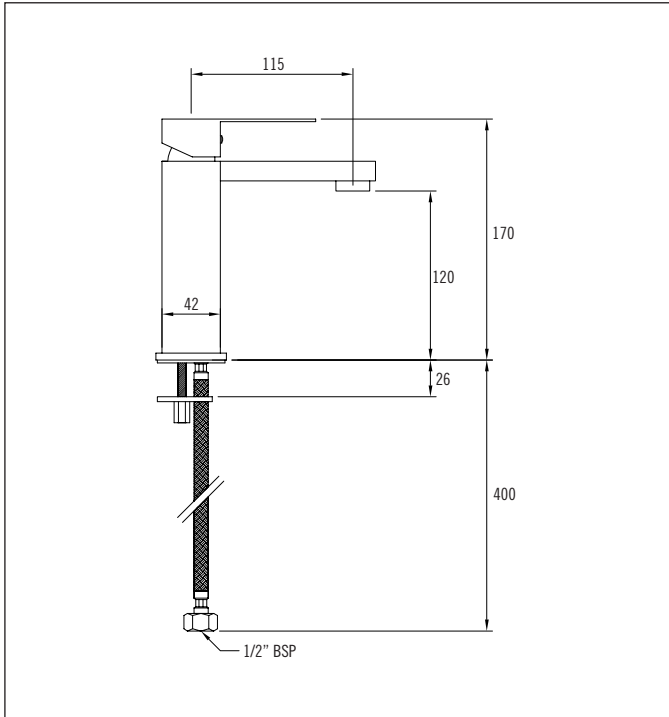

Basin Mixer

Code: OB BASM CP
 Finish: Chrome
 Spout: Fixed

Supplied with Aerator

Stainless Steel Inlet Hoses:

Hot:	I/D: 5mm	Size:	M10 x 1/2" BSP
		Length:	400mm
Cold:	I/D: 5mm	Size:	M10 x 1/2" BSP
		Length:	400mm

Metal Base supplied with flat sealing washer

Mounting Hardware:	Studs:	2 x 6mm
	Nut:	10mm
	Horseshoe Washer:	

Installation Hole Diameter:	Minimum:	32mm
	Maximum:	38mm
	Recommended:	34mm

Cartridge:	Mondo 35K Plus	Raised base
------------	----------------	-------------