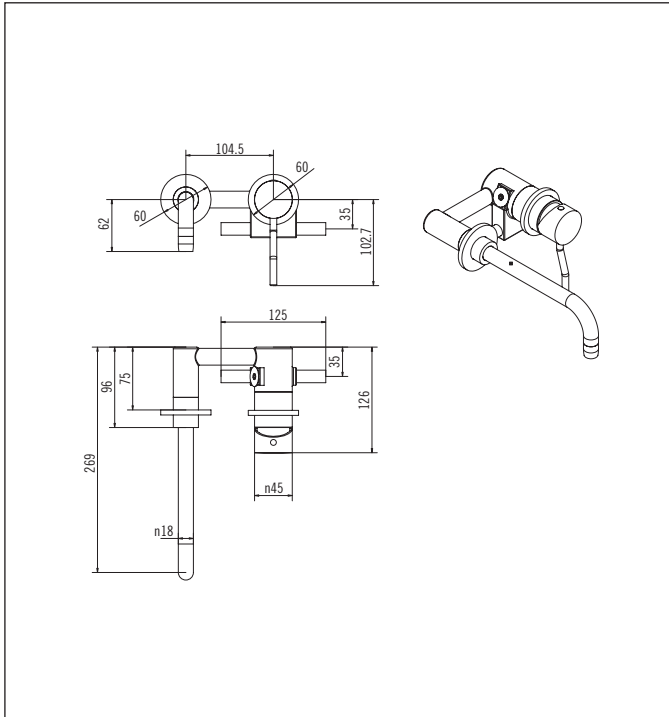

Wall Mounted Basin Set

Code: KS 2BASIN CP
Finish: Chrome

Installation Hole Diameter - Mixer:

Minimum: 45mm
Maximum: 52mm

Installation Hole Diameter - Spout:

Minimum: 30mm
Maximum: 50mm

Mixer Diameter: 45mm
Spout Diameter: 30mm and 18mm
Centre to Centre: 105mm

Backset: Minimum: 60mm
Maximum: 90mm

Adaptors supplied to join 16mm copper to 15mm copper

Cartridge: Mondo 35K Flat base

Handy Tip: Due to the limited amount of clearance around the mixer barrel it is recommended that care is taken when finishing wall lining.