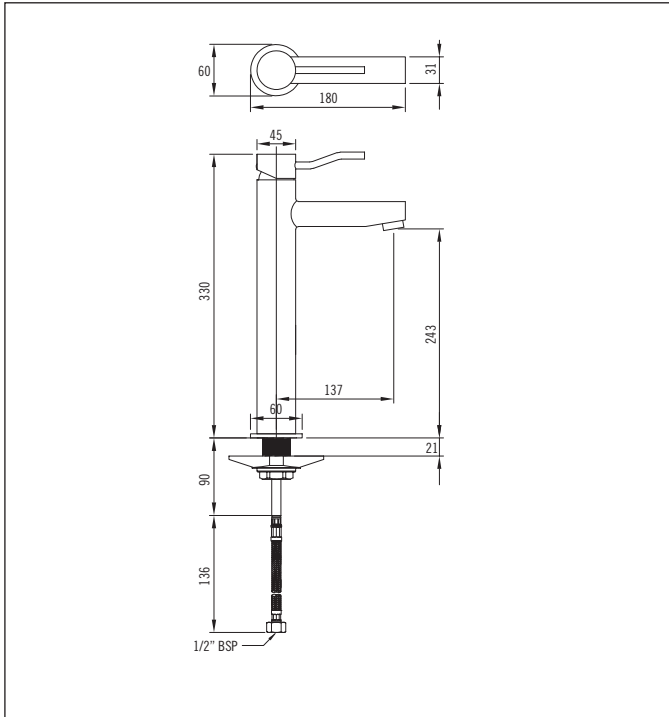

Vessel/Tall Basin Mixer

Code: KS VM CP
 Finish: Chrome
 Spout: Fixed

Supplied with Aerator

Stainless Steel Inlet Hoses:

Hot:	I/D: 6mm	Size:	M10 x 1/2" BSP
		Length:	400mm
Cold:	I/D: 6mm	Size:	M10 x 1/2" BSP
		Length:	400mm

Base ring supplied with flat rubber sealing washer

Mounting Hardware:	Threaded Tube:	33mm
	Nut:	36mm AF

Installation Hole Diameter:	Minimum:	33mm
	Maximum:	40mm
	Recommended:	34mm

Cartridge:	Mondo 35K	Flat base
------------	-----------	-----------