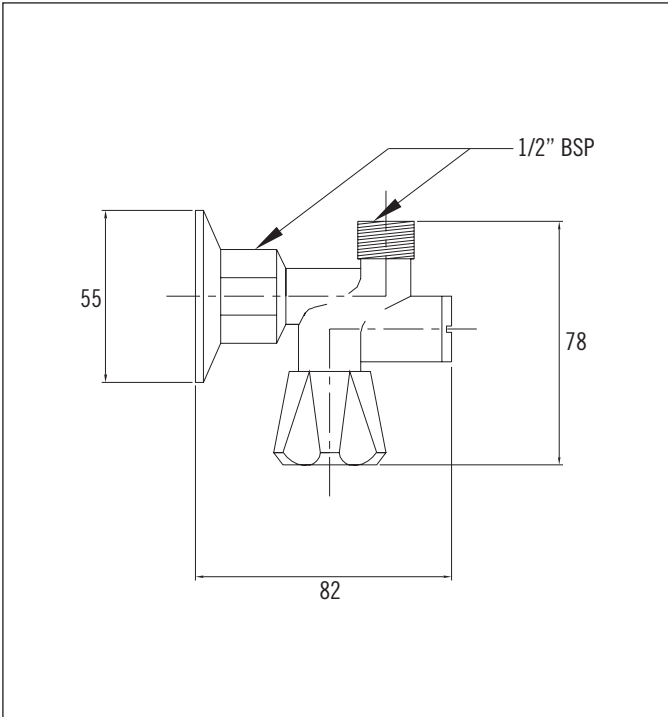

Isolator Filter Stop

Code: KM ISSSF CP
Finish: Cadmium Plating

Stainless Steel Mesh Filter

Female Inlet: 15mm (1/2" BSP)

Male Outlet: 15mm (1/2" BSP)

Includes Backing Flange

Uses:

- Filtering
- Flow control
- Shut-off valve