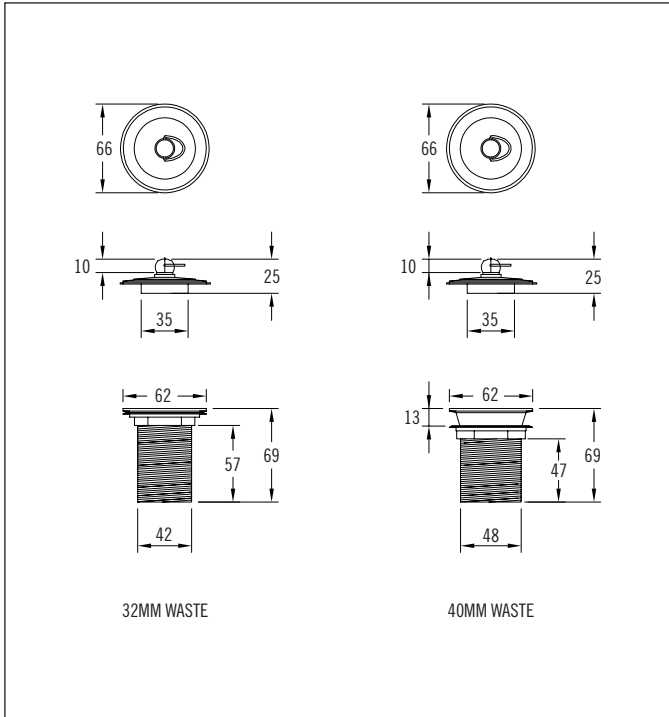

Designer Plug and Waste

Code:	KM BWP32 CP	32mm Chrome
Code:	KM BWP32 G	32mm Gold
Code:	KM BWP40 CP	40mm Chrome
Code:	KM BWP40 G	40mm Gold
Code:	KM PL CP	Plug only Chrome
Code:	KM PL G	Plug only Gold
Finish:	Chrome, Gold	