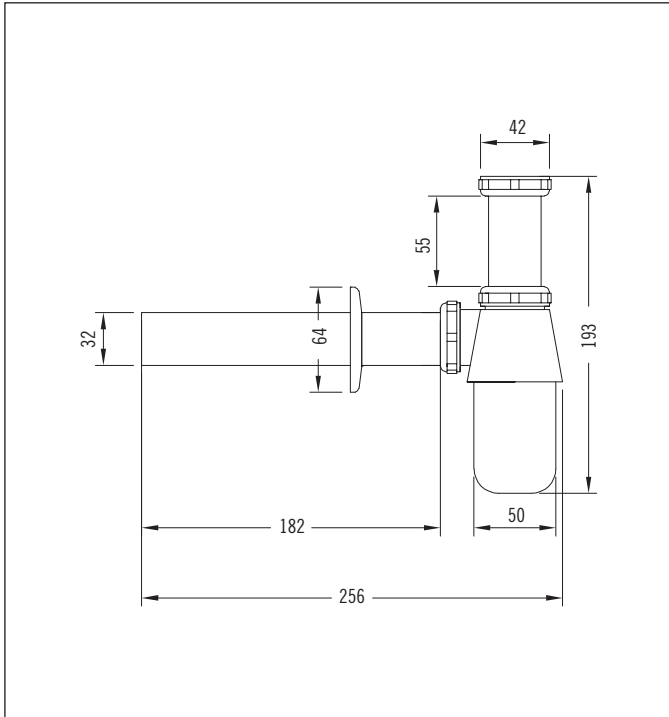

Bottle Trap

Code: KM BOTT CP
Finish: Chrome

Inlet: 32mm 1 1/4" BSP Female
Waste Pipe Outlet: 32mm diameter
Waste Pipe Length: 200mm

Aquatica Warranty

Aquatica NZ Limited offer, from the date of purchase, a 2 year warranty on handshowers, a 5 year warranty on tapware and accessories and a lifetime warranty on stainless steel sinks.