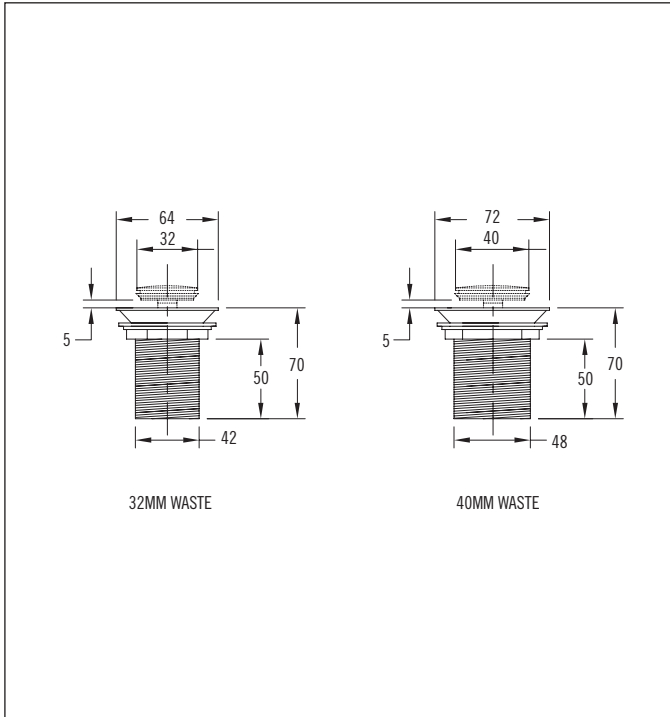

## Springloaded Plug and Waste

- Code: KM BWP32SL CP      32mm
- Code: KM BWP40SL CP      40mm
- Code: KM BWP32SLO CP    32mm with overflow
- Code: KM BWP40SLO CP    40mm with overflow
- Finish: Chrome