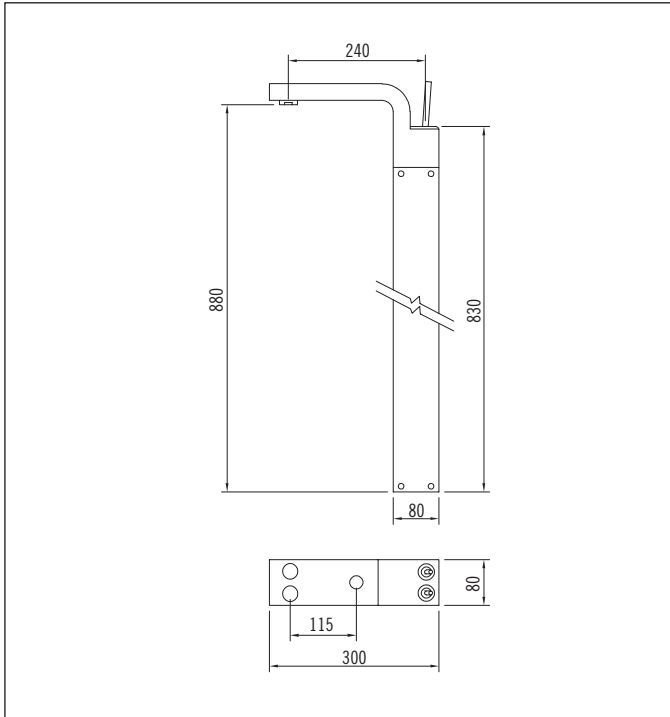

Bath Filler Floor Standing

Code: HJ BSETFLOOR CP
Finish: Chrome

Stainless Steel Inlet Hoses:

Hot:	I/D: 6mm	Size:	1/2" x 1/2" BSP
		Length:	800mm
Cold:	I/D: 6mm	Size:	1/2" x 1/2" BSP
		Length:	800mm

Note: The supply hose run the length of the mixer body with 30mm protruding from the mixer.

Supply pipes will need to protrude 50mm - 30mm (min) above floor level to allow easy connection

Handshower Head:	Single spray chromed brass
Handshower Hose:	1.5m Metal widebore.
Mounting Hardware:	Base bracket with 3 x Masonry bolts.
Centre Distances:	Hot & Cold supply pipes at base 35mm
Overall Body Height:	920mm
Cartridge:	LM35K Plus Raised base, splined shaft Note: Hot and cold inlets are reversed with this cartridge