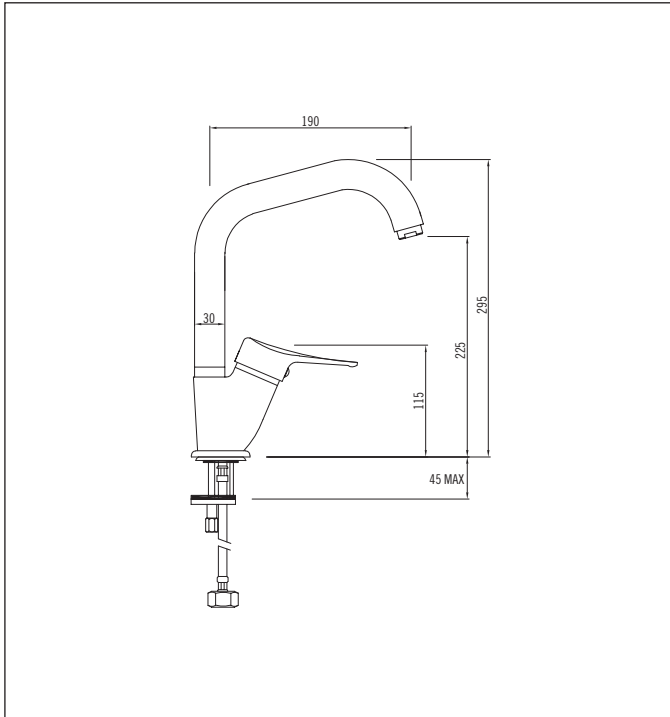

Variospray

Code:	FO SMVARIO CP		
Finish:	Chrome		
Spout:	Swivel 360°		
Output:	Aerator		
Stainless Steel Inlet Hoses:			
Hot:	I/D: 6mm	Size:	M10 x 1/2" BSP
		Length:	350mm
Cold:	I/D: 6mm	Size:	M10 x 1/2" BSP
		Length:	350mm
Mounting Hardware:	Stud:	8mm	
	Nut:	11mm A/F	
	Horseshoe Washer		
Installation Hole Diameter:	Minimum:	32mm	
	Maximum:	38mm	
	Recommended:	34mm	
Cartridge:	Mondo 40K	Flat base	