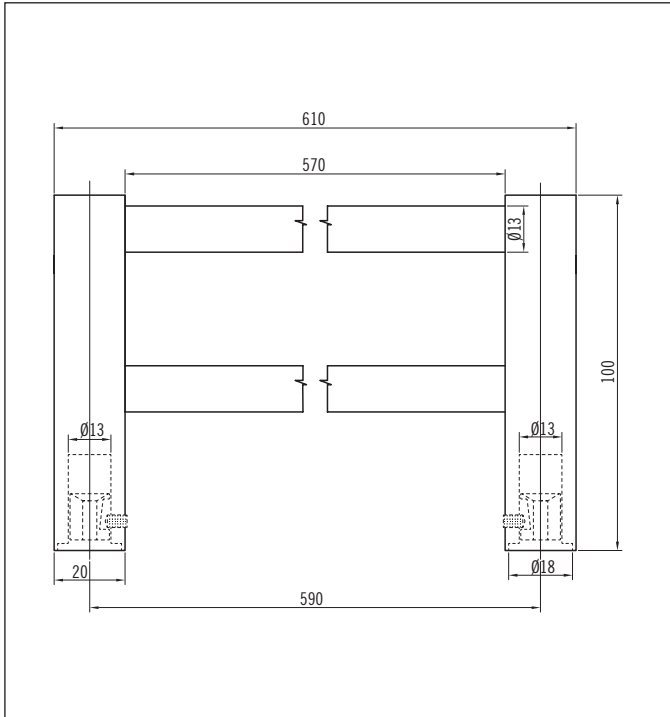

Cubit Accessories

Due to the small footprint for Cubit accessories, they must be mounted on a hard surface, ie. wood, tile. If mounted on Gib, even a small amount of force on the accessory will crush the Gib. All measurements are nominal.

Double Towel Rail

Code: A4 TRD CP

Finish: Chrome

Rail Length: 600mm

Aquatica Warranty

Aquatica NZ Limited offer, from the date of purchase, a 2 year warranty on handshowers, a 5 year warranty on tapware and accessories and a lifetime warranty on stainless steel sinks.