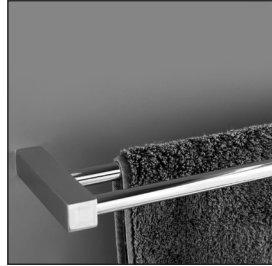

Cubit Accessories

Due to the small footprint for Cubit accessories, they must be mounted on a hard surface, ie. wood, tile. If mounted on Gib, even a small amount of force on the accessory will crush the Gib. All measurements are nominal.

Double Towel Rail

Code: A4 TRD CP

Finish: Chrome

Rail Length: 600mm

Aquatica Warranty

Aquatica NZ Limited offer, from the date of purchase, a 2 year warranty on handshowers, a 5 year warranty on tapware and accessories and a lifetime warranty on stainless steel sinks.