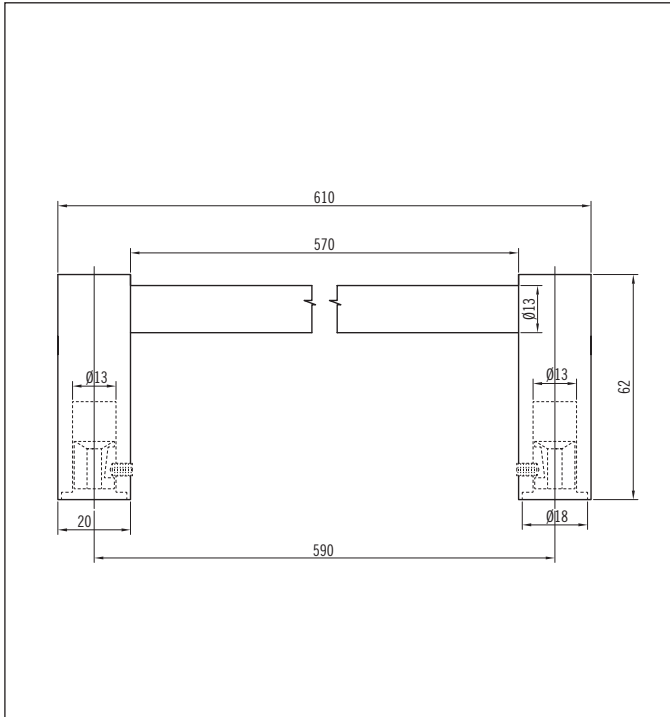

Cubit Accessories

Due to the small footprint for Cubit accessories, they must be mounted on a hard surface, ie. wood, tile. If mounted on Gib, even a small amount of force on the accessory will crush the Gib. All measurements are nominal.

Towel Rail

Code: A4 TR600 CP
Finish: Chrome
Rail Length: 600mm

Aquatica Warranty

Aquatica NZ Limited offer, from the date of purchase, a 2 year warranty on handshowers, a 5 year warranty on tapware and accessories and a lifetime warranty on stainless steel sinks.