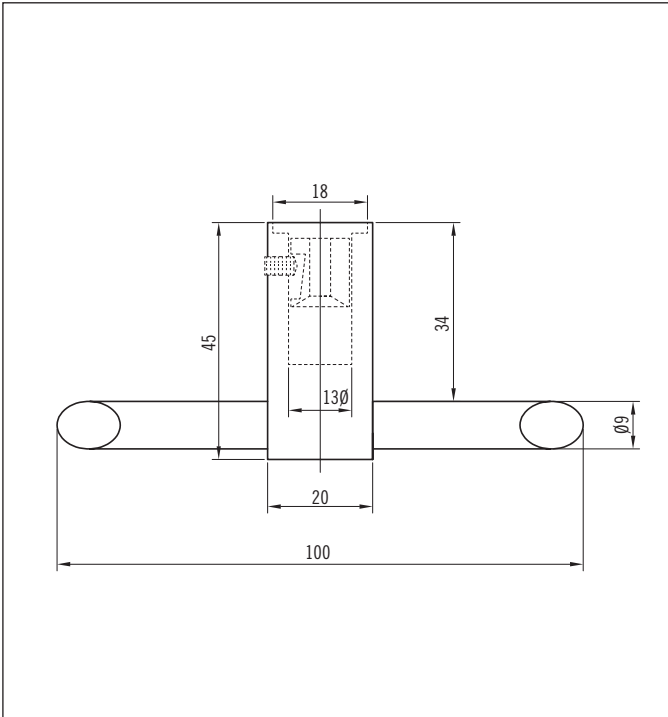

Cubit Accessories

Due to the small footprint for Cubit accessories, they must be mounted on a hard surface, ie. wood, tile. If mounted on Gib, even a small amount of force on the accessory will crush the Gib. All measurements are nominal.

Double Robe Hook

Code: A4 RHKD CP
Finish: Chrome

Aquatica Warranty

Aquatica NZ Limited offer, from the date of purchase, a 2 year warranty on handshowers, a 5 year warranty on tapware and accessories and a lifetime warranty on stainless steel sinks.

Aquatica NZ Limited warrants that only high quality workmanship and materials have been employed in the manufacture of its tapware, accessories and stainless steel products. If any faulty workmanship or materials is proven during the warranty period, Aquatica NZ Limited will at its own cost repair, or at its option replace, the faulty product. The guarantee is non-transferable and proof of purchase is required.

The use of spray or abrasive cleaners of any kind will void the warranty. (Tapware should only be cleaned with a mild detergent and a soft damp cloth).

Failure to use an in-line strainer or filter on lines to tapware incorporating a ceramic cartridge or ceramic disc mechanism will also void the warranty. In the Bay of Plenty (or any area with a high mineral content) failure to install a 1 micro carbon block cartridge may void the warranty.

Every effort has been made to show the products as they will be sold, however, all models and specifications are subject to change without notice.

Aquatica ●●● *Where great products are a sure thing...
Customers are the main thing...
And customer service is everything.*

Aquatica NZ Limited

9 Saunders Place, Avondale, Auckland.
Tel: 09-828 2068, Fax: 09-828 2069
Email: info@aquatica.co.nz or
visit our website: www.aquatica.co.nz