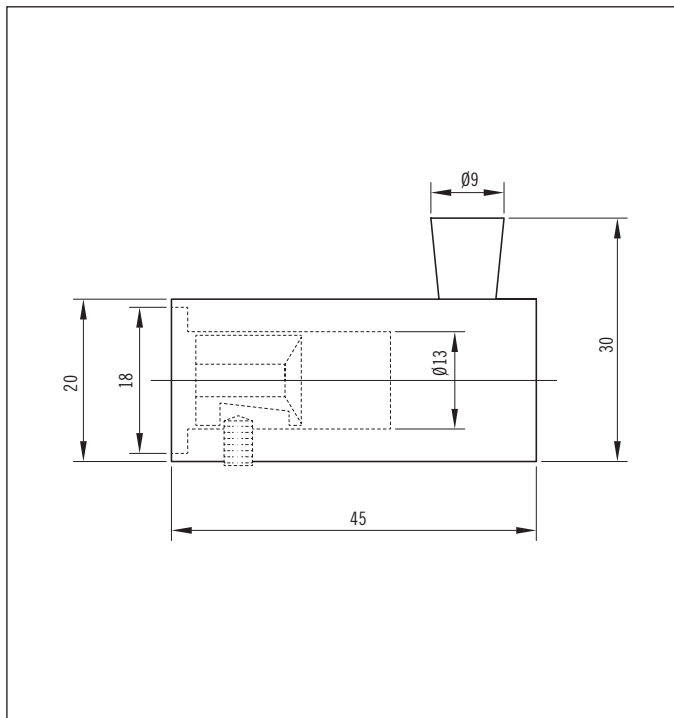

Cubit Accessories

Due to the small footprint for Cubit accessories, they must be mounted on a hard surface, ie. wood, tile. If mounted on Gib, even a small amount of force on the accessory will crush the Gib. All measurements are nominal.

Single Robe Hook

Code: A4 RHK CP
Finish: Chrome

Aquatica Warranty

Aquatica NZ Limited offer, from the date of purchase, a 2 year warranty on handshowers, a 5 year warranty on tapware and accessories and a lifetime warranty on stainless steel sinks.

Aquatica NZ Limited warrants that only high quality workmanship and materials have been employed in the manufacture of its tapware, accessories and stainless steel products. If any faulty workmanship or materials is proven during the warranty period, Aquatica NZ Limited will at its own cost repair, or at its option replace, the faulty product. The guarantee is non-transferable and proof of purchase is required.

The use of spray or abrasive cleaners of any kind will void the warranty. (Tapware should only be cleaned with a mild detergent and a soft damp cloth).

Failure to use an in-line strainer or filter on lines to tapware incorporating a ceramic cartridge or ceramic disc mechanism will also void the warranty. In the Bay of Plenty (or any area with a high mineral content) failure to install a 1 micro carbon block cartridge may void the warranty.

Every effort has been made to show the products as they will be sold, however, all models and specifications are subject to change without notice.

Aquatica ●●● *Where great products are a sure thing...
Customers are the main thing...
And customer service is everything.*

Aquatica NZ Limited

9 Saunders Place, Avondale, Auckland.
Tel: 09-828 2068, Fax: 09-828 2069
Email: info@aquatica.co.nz or
visit our website: www.aquatica.co.nz