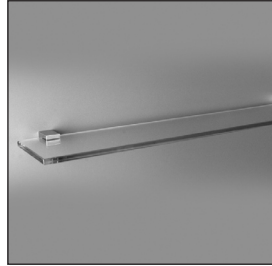

Cubit Accessories

Due to the small footprint for Cubit accessories, they must be mounted on a hard surface, ie. wood, tile. If mounted on Gib, even a small amount of force on the accessory will crush the Gib. All measurements are nominal.

Glass Shelf

Code: A4 SHELF CP
Finish: Chrome

Length: 600cm
Width from wall: 110cm
Glass thickness: 8mm

Aquatica Warranty

Aquatica NZ Limited offer, from the date of purchase, a 2 year warranty on handshowers, a 5 year warranty on tapware and accessories and a lifetime warranty on stainless steel sinks.