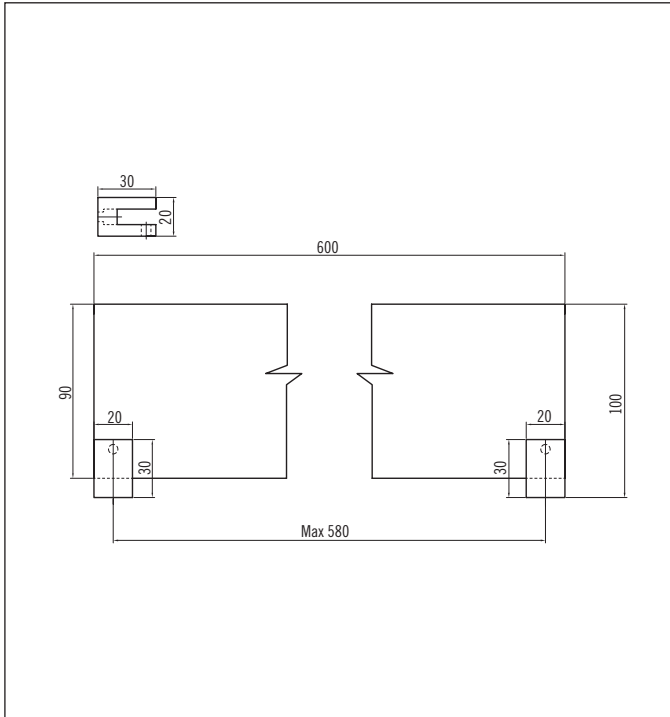

Cubit Accessories

Due to the small footprint for Cubit accessories, they must be mounted on a hard surface, ie. wood, tile. If mounted on Gib, even a small amount of force on the accessory will crush the Gib. All measurements are nominal.

Glass Shelf

Code: A4 SHELF CP
Finish: Chrome

Length: 600cm
Width from wall: 110cm
Glass thickness: 8mm

Aquatica Warranty

Aquatica NZ Limited offer, from the date of purchase, a 2 year warranty on handshowers, a 5 year warranty on tapware and accessories and a lifetime warranty on stainless steel sinks.