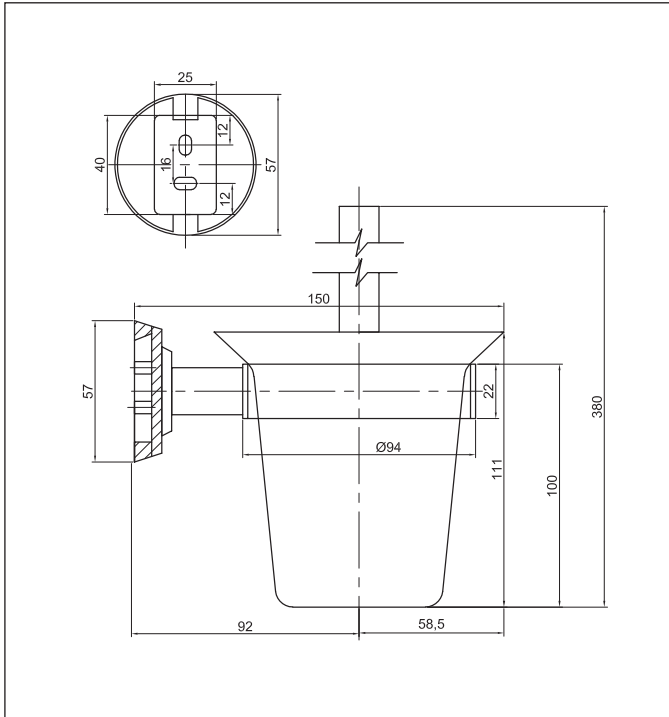

Toilet Brush and Holder

Code: A3 TBH CP

Finish: Chrome

Wall mounted with glass bowl

Aquatica Warranty

Aquatica NZ Limited offer, from the date of purchase, a 2 year warranty on handshowers, a 5 year warranty on tapware and accessories and a lifetime warranty on stainless steel sinks.