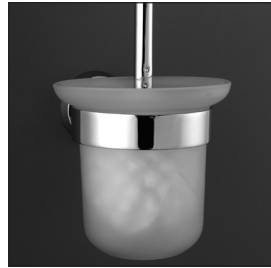

Toilet Brush and Holder

Code: A3 TBH CP

Finish: Chrome

Wall mounted with glass bowl

Aquatica Warranty

Aquatica NZ Limited offer, from the date of purchase, a 2 year warranty on handshowers, a 5 year warranty on tapware and accessories and a lifetime warranty on stainless steel sinks.