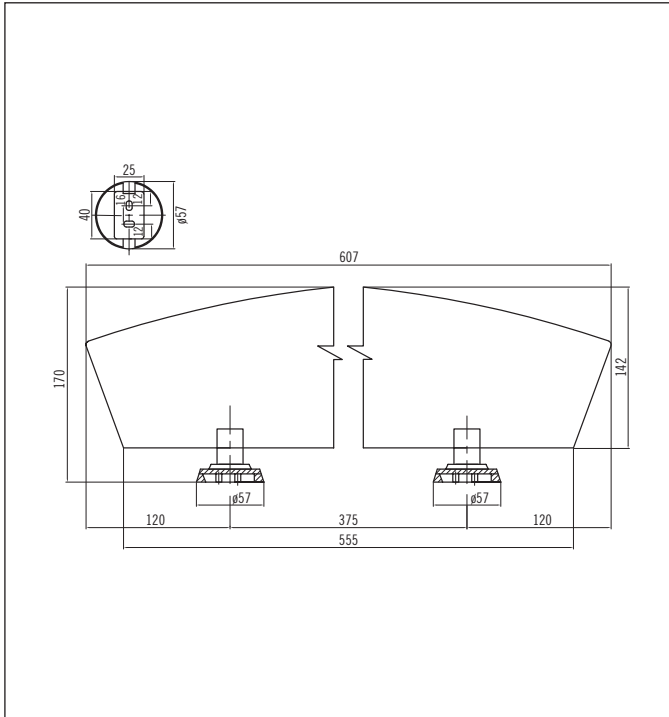

## Glass Shelf

Code: A3 SHELF CP  
Finish: Chrome

Length: 607mm  
Centre to Centre: Variable  
Depth: 142mm  
Glass thickness: 7mm