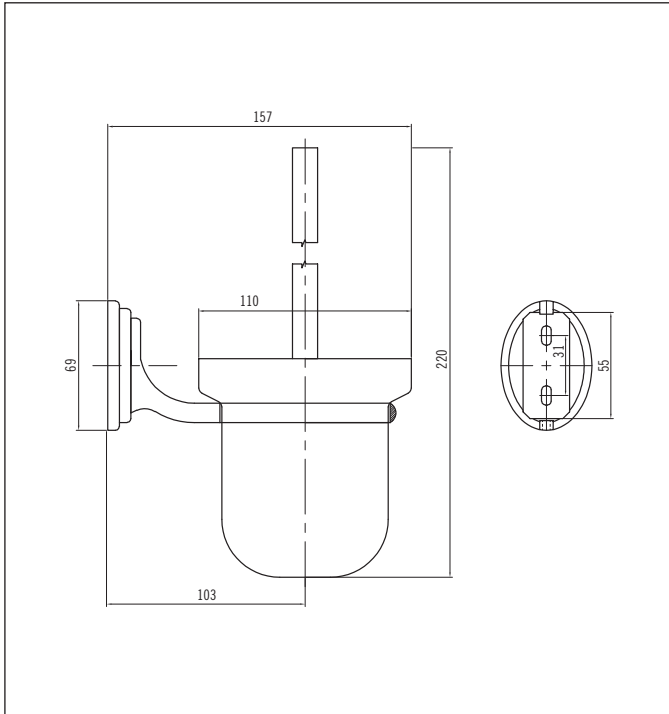

Toilet Brush Holder

Code: A2 TBH CP

Finish: Chrome

Wall Mounted Installation

Aquatica Warranty

Aquatica NZ Limited offer, from the date of purchase, a 2 year warranty on handshowers, a 5 year warranty on tapware and accessories and a lifetime warranty on stainless steel sinks.