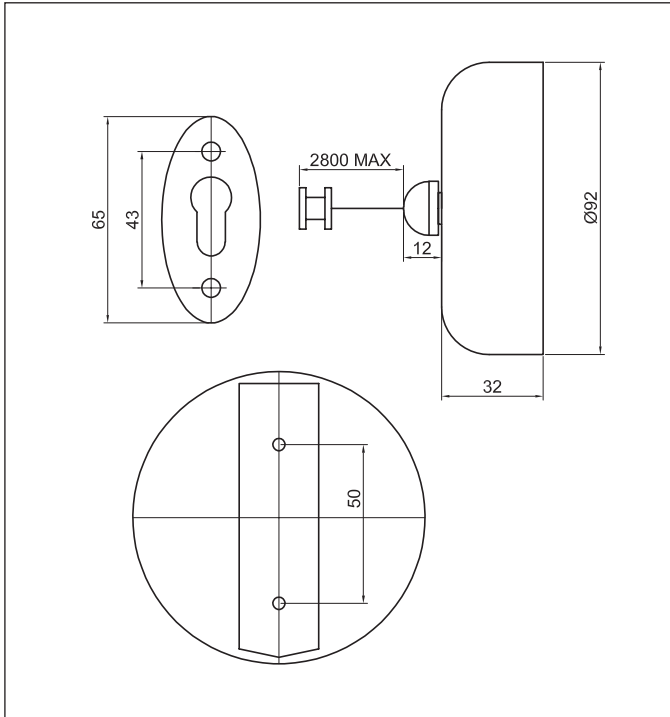

Extendable Clothesline

Code: A2 ECL CP
 Finish: Stainless Steel
 Extendable Length: 3.15 metres
 Auto retraction, lockable

Aquatica Warranty

Aquatica NZ Limited offer, from the date of purchase, a 2 year warranty on handshowers, a 5 year warranty on tapware and accessories and a lifetime warranty on stainless steel sinks.