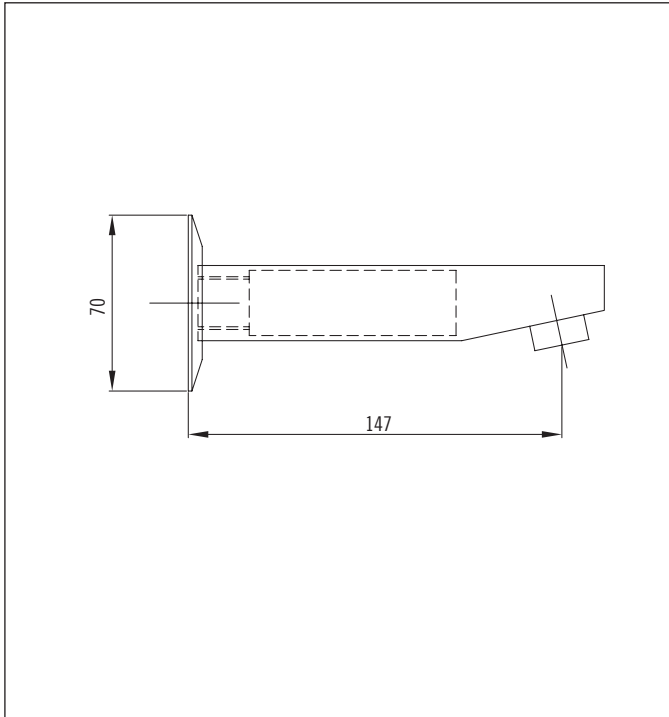

Bath Spouts

Xera 150mm Bath Spout

Code: BS XERA150CP 150mm long
Finish: Chrome
Inlet: 1/2" BSP Female
Installation Hole Diameter: Minimum: 21mm
Maximum: 45mm
Aerator: 15mm
To fit spout, screw torque arm into Aerator thread