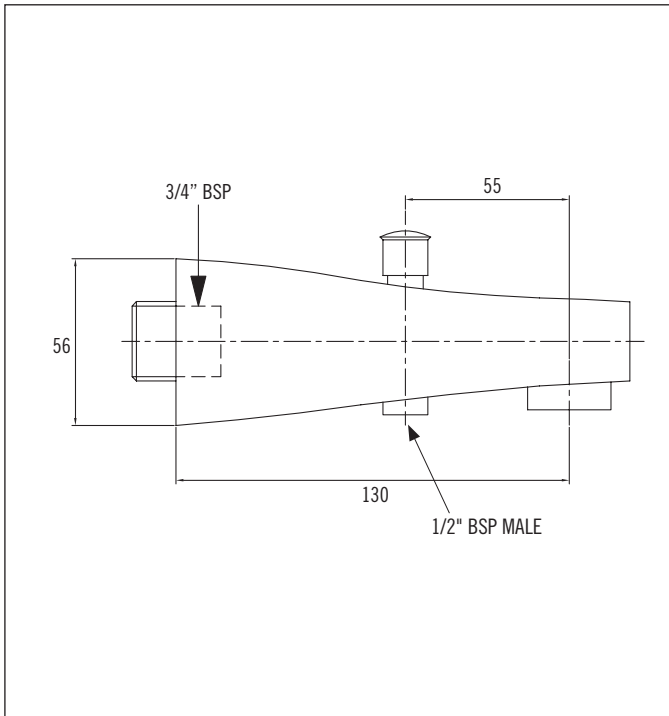

Wall Mounted Bath Spout with Divertor for Handshower

Code: SO BS20BD CP
Finish: Chrome

Aerator included: 20mm
Aerator to wall measurement: 130mm
Inlet: 20mm Female
Installation Hole Diameter: Minimum: 27mm
Maximum: 38mm

Outlet: 15mm Male

Total Length: 150mm

Divertor: Manual
Up: Output to flexible hose
Down: Output to aerator

Includes 70mm length of threaded 3/4" BSP tube.

Aquatica Warranty

Aquatica NZ Limited offer, from the date of purchase, a 2 year warranty on handshowers, a 5 year warranty on tapware and accessories and a lifetime warranty on stainless steel sinks.