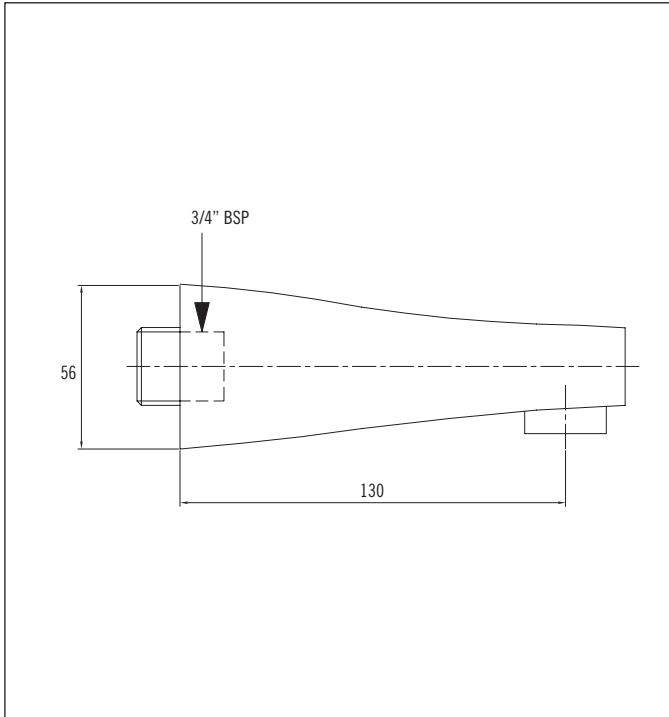

Wall Mounted Bath Spout

Code: BS STDWALL CP
 Finish: Chrome, Chrome/Gold

- For Chrome/Gold add OPTION GOLD SPOUT (Aerator only) to code

Aerator included: 20mm
 Inlet: 20mm Female
 Installation Hole Diameter: Minimum: 27mm
 Maximum: 38mm
 Total Length: 150mm
 Includes 70mm length of threaded 3/4" BSP tube.