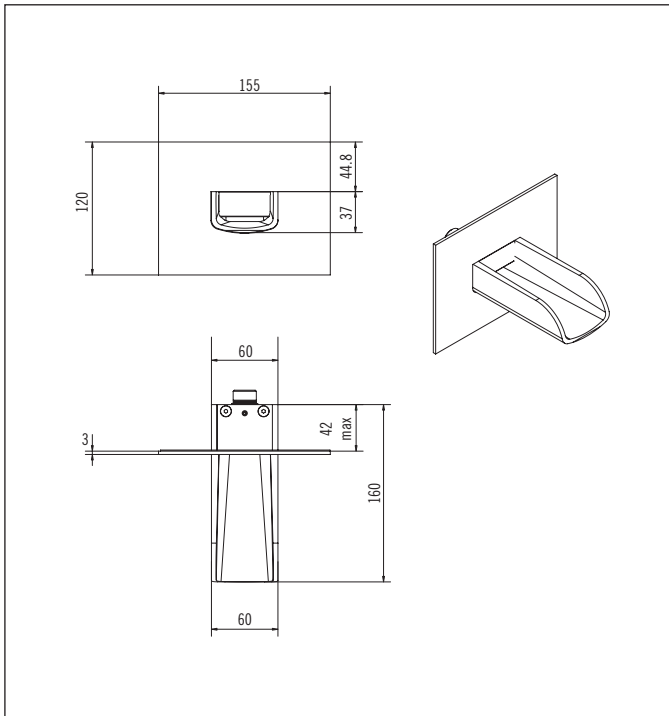

Bath Spouts

Love Me Bath Spout

Code: LM BS CP
Finish: Chrome

Faceplate Size: 155mm x 120mm
Inlet: 15mm Female

Installation Hole Diameter: Minimum: 65mm
Maximum: 100mm

Supplied with 14 litre/minute flow regulators in 1/2" BSP nipple