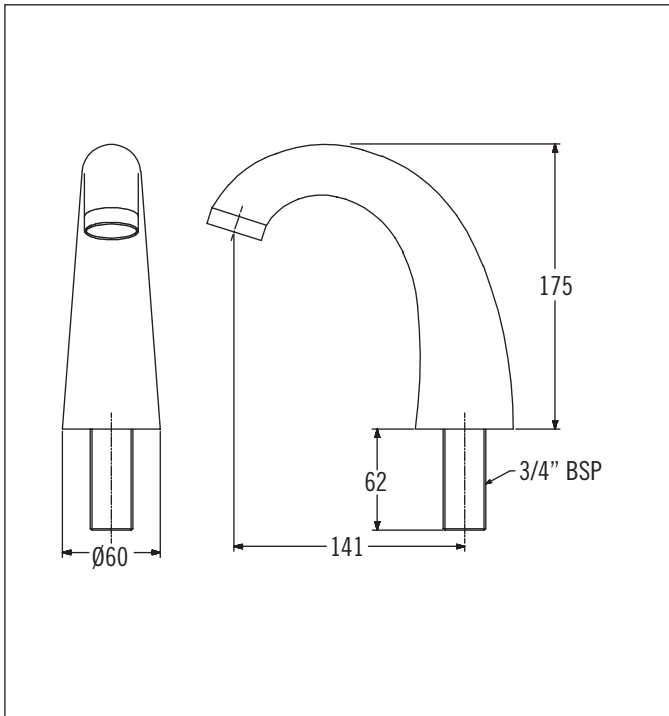

## Hob Mounted Bath Spout

Code: BS STDHOB CP  
 Finish: Chrome, Chrome/Gold

- For Chrome/Gold add OPTION GOLD SPOUT (Aerator only) to code

Aerator included: 15mm  
 Inlet: 20mm Female  
 Mounting Hardware: Nut: 32mm A/F  
 Installation Hole Diameter: Minimum: 28mm  
 Maximum: 36mm

150mm reach

Includes 70mm length of threaded 3/4" BSP tube and nut.