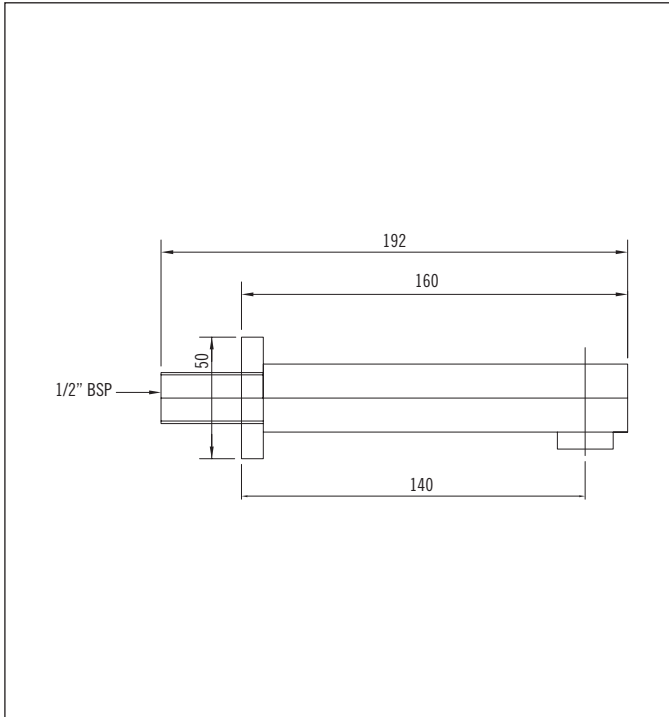

Cubit Bath Spout

Code: CB BS CP
 Finish: Chrome
 Inlet: 15mm Male
 Installation Hole Diameter: Minimum: 21mm
 Maximum: 46mm

15mm flow guide

Aquatica Warranty

Aquatica NZ Limited offer, from the date of purchase, a 2 year warranty on handshowers, a 5 year warranty on tapware and accessories and a lifetime warranty on stainless steel sinks.