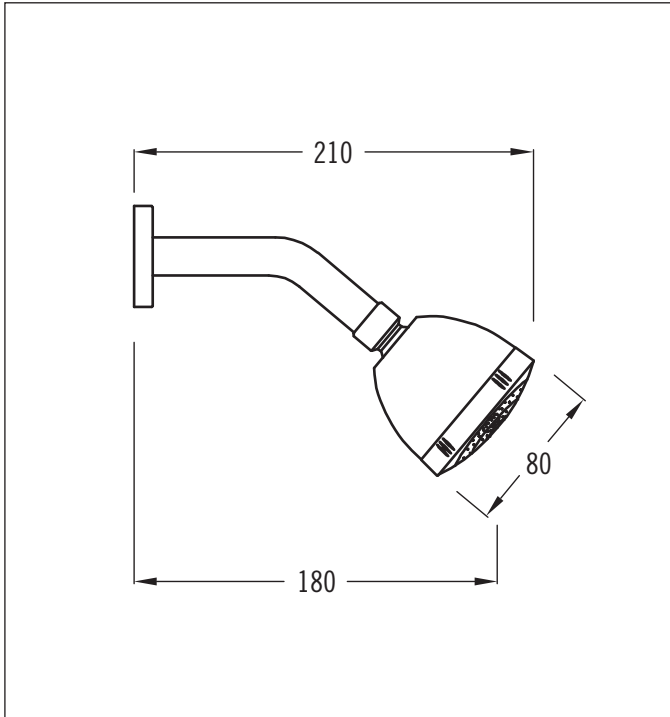

Deluge Single Spray Shower Rose

Code: DEL SR SS CP Single Spray
Finish: Chrome
Head Diameter: 80mm
Inlet: 1/2" BSP Male
Reach: 180mm
Spray Pattern: Standard

Suitable for equal and unequal pressure systems